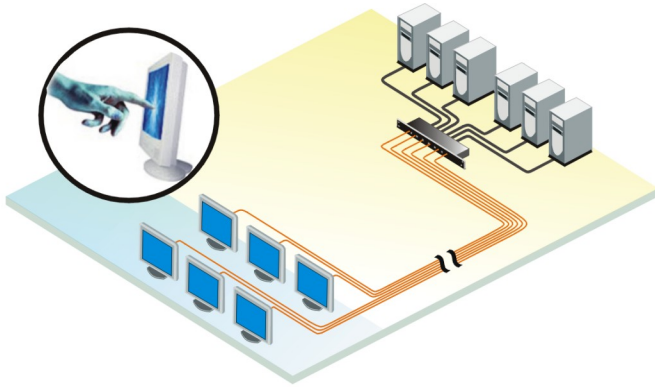

Typical Application

Locate your computer up to 1,000 feet away using standard CAT5 cable

Introduction The XtendVue panel mount and LCD flat panel displays excel in their image quality, rugged design, and versatility. The XtendVue allows you to locate your computer up to 1,000 feet away from the display unit in a safe and secure location. The computer video and optional keyboard, mouse, and stereo audio features are transmitted over the same CAT5 cable. The modular design of the XtendVue offers a variety of mounting options.

Models The XtendVue LCD flat panel display is available in the following models:

- 15" / 17" interactive model with Touchscreen and optional keyboard, mouse, serial, and stereo audio
- 17" Panel mount with Touchscreen and optional keyboard, mouse, serial, and stereo audio

Specifications

Dimensions	(W)	(D)	(H)
15" Display	14.0"	1.87"	11.45"
17" Display	16.3"	1.87"	13.25"
15" Panel	13.0"	1.75"	10.75"
17" Panel	17.0"	2.00"	15.75"
Display area:	15" / 17" diagonal		
Driver Element	a-Si TFT active matrix		
Display colors	16.7 M (true)		
Resolution	1280 x 1024		
Pixel pitch	0.264mm(H) x 0.254mm(V)		
Contrast ratio	300 (typical)		
Viewing angle	100° (H) / 120° (V)		
Connectors			
Link	RJ45 (CAT5)		
Keyboard	PS/2 (MiniDin6)		
Mouse	PS/2 (MiniDin6)		
Audio	3.5mm audio in/out		
Power	External 12VDC adapter or External 24VDC adapter		

Rearview – display and panel mount models

Convenient front panel controls

Neatly arranged rear panel connectors